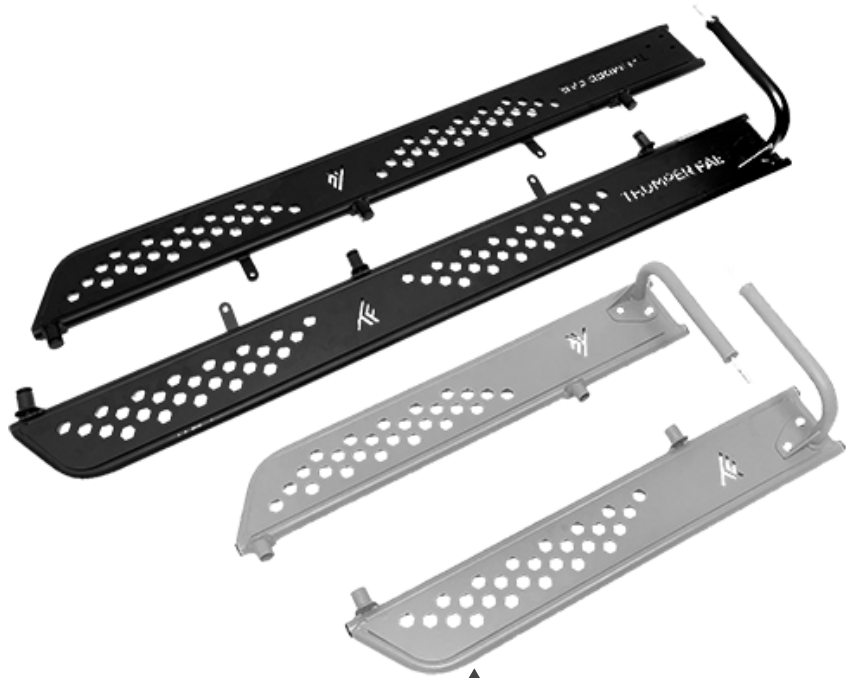

# BIG NERF RAILS

FOR 2018+ POLARIS RANGER & RANGER CREW

P/N: TF-RGR1000-BNR, TF-RGRC1000-BNR

# THUMPER FAB

Aluminum Audio Roofs ♦ Bumpers & Roll Cages ♦ UTV Accessories

## PARTS