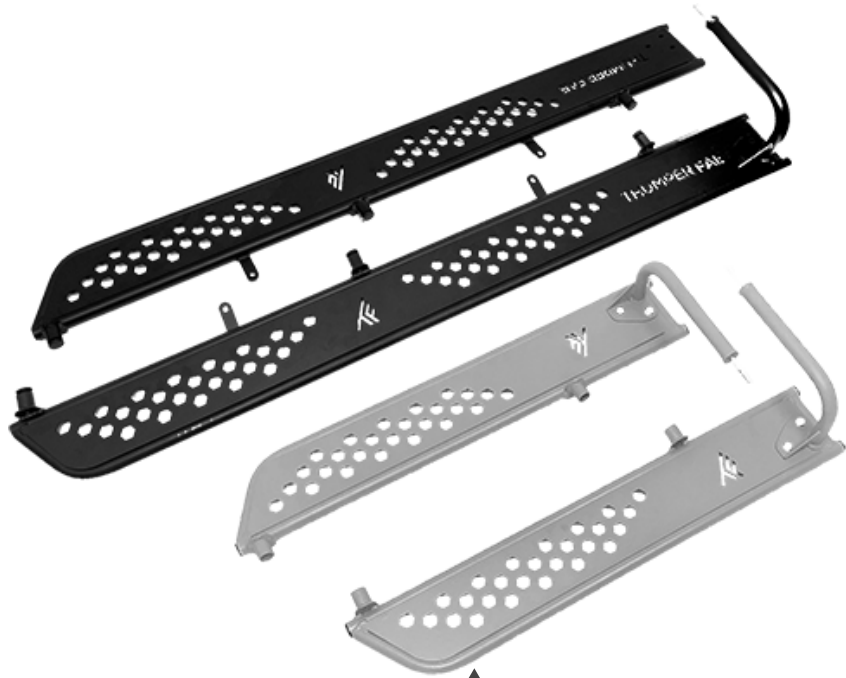

# BIG NERF RAILS

FOR 2018+ POLARIS RANGER & RANGER CREW

P/N: TF-RGR1000-BNR, TF-RGRC1000-BNR

## PARTS

## INSTALLATION INSTRUCTIONS

1. Attach mounting arm to 3 holes at back of each nerf rail using **M10 x 25mm bolts**, **nuts**, and **washers**.
2. Drill pilot holes on vehicle in the three locations shown above using **1/4" drill bit**.
3. Using **1-1/2" hole saw**, cut holes in same locations.
4. Enlarge hole in frame in each location using **17/32" drill bit**.
5. Raise nerf rail into place and insert two **M10 x 100mm bolts** through front & middle hole, and mounting arm through rear hole.
6. Secure bolts & mounting arm with nuts & washers .