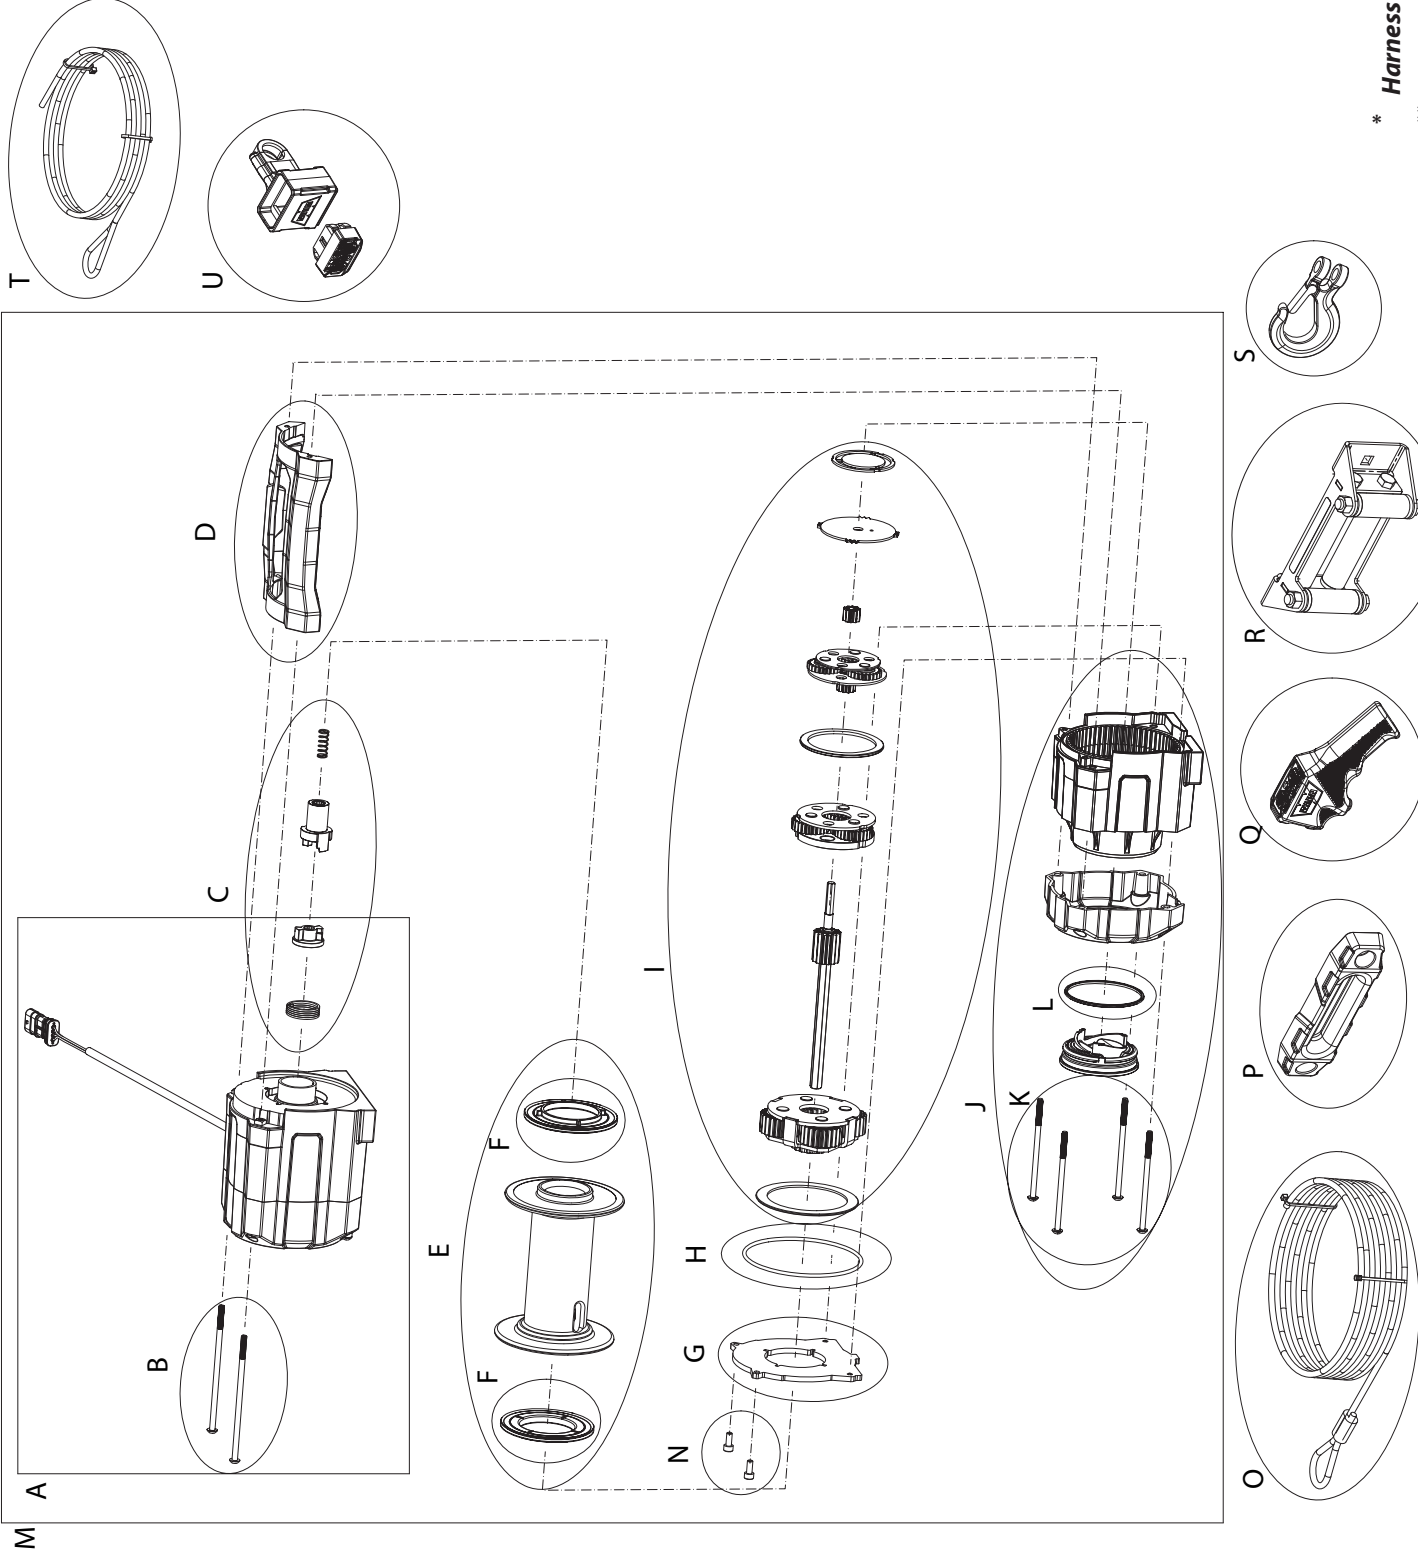

ACCESSORY KIT	DESCRIPTION	MAJOR PARTS
1*	WIRED REMOTE UPGRADE KIT	Q
2	EXTENDED POWER CABLE KIT (Black & Red 140")	NOT SHOWN
4	SYNTHETIC ROPE UPGRADE KIT	P, T
SERVICE KIT	DESCRIPTION	MAJOR PARTS
7	DASH SWITCH AND HANDLEBAR HOLDER	U
8	WIRED REMOTE	Q
9	REPLACEMENT POWER CABLE (Black & Red)	NOT SHOWN
12	ELECTRICAL BOOTS (QTY 4)	NOT SHOWN
13	ROLLER FAIRLEAD REPLACEMENT	R
14	WIRE ROPE REPLACEMENT	O
15	HAWSE FAIRLEAD REPLACEMENT	P
16	SYNTHETIC ROPE REPLACEMENT	T
17**	HOOKW/ STRAP REPLACEMENT	S
18	LABEL REPLACEMENT	NOT SHOWN
19	MOUNTING HARDWARE	NOT SHOWN
20	SEAL REPLACEMENT KIT	F, H, L
21	BRAKE SERVICE KIT	C
22	DRUM REPLACEMENT	E
23	TIE PLATE REPLACEMENT	B, D, K
24	TRANSMISSION SERVICE KIT	I
25	TRANSMISSION HOUSING REPLACEMENT	J, G, N
26	MOTOR REPLACEMENT	A, F
27	SERVICE WINCH	M

* Harness not shown

** Strap and pin not shown