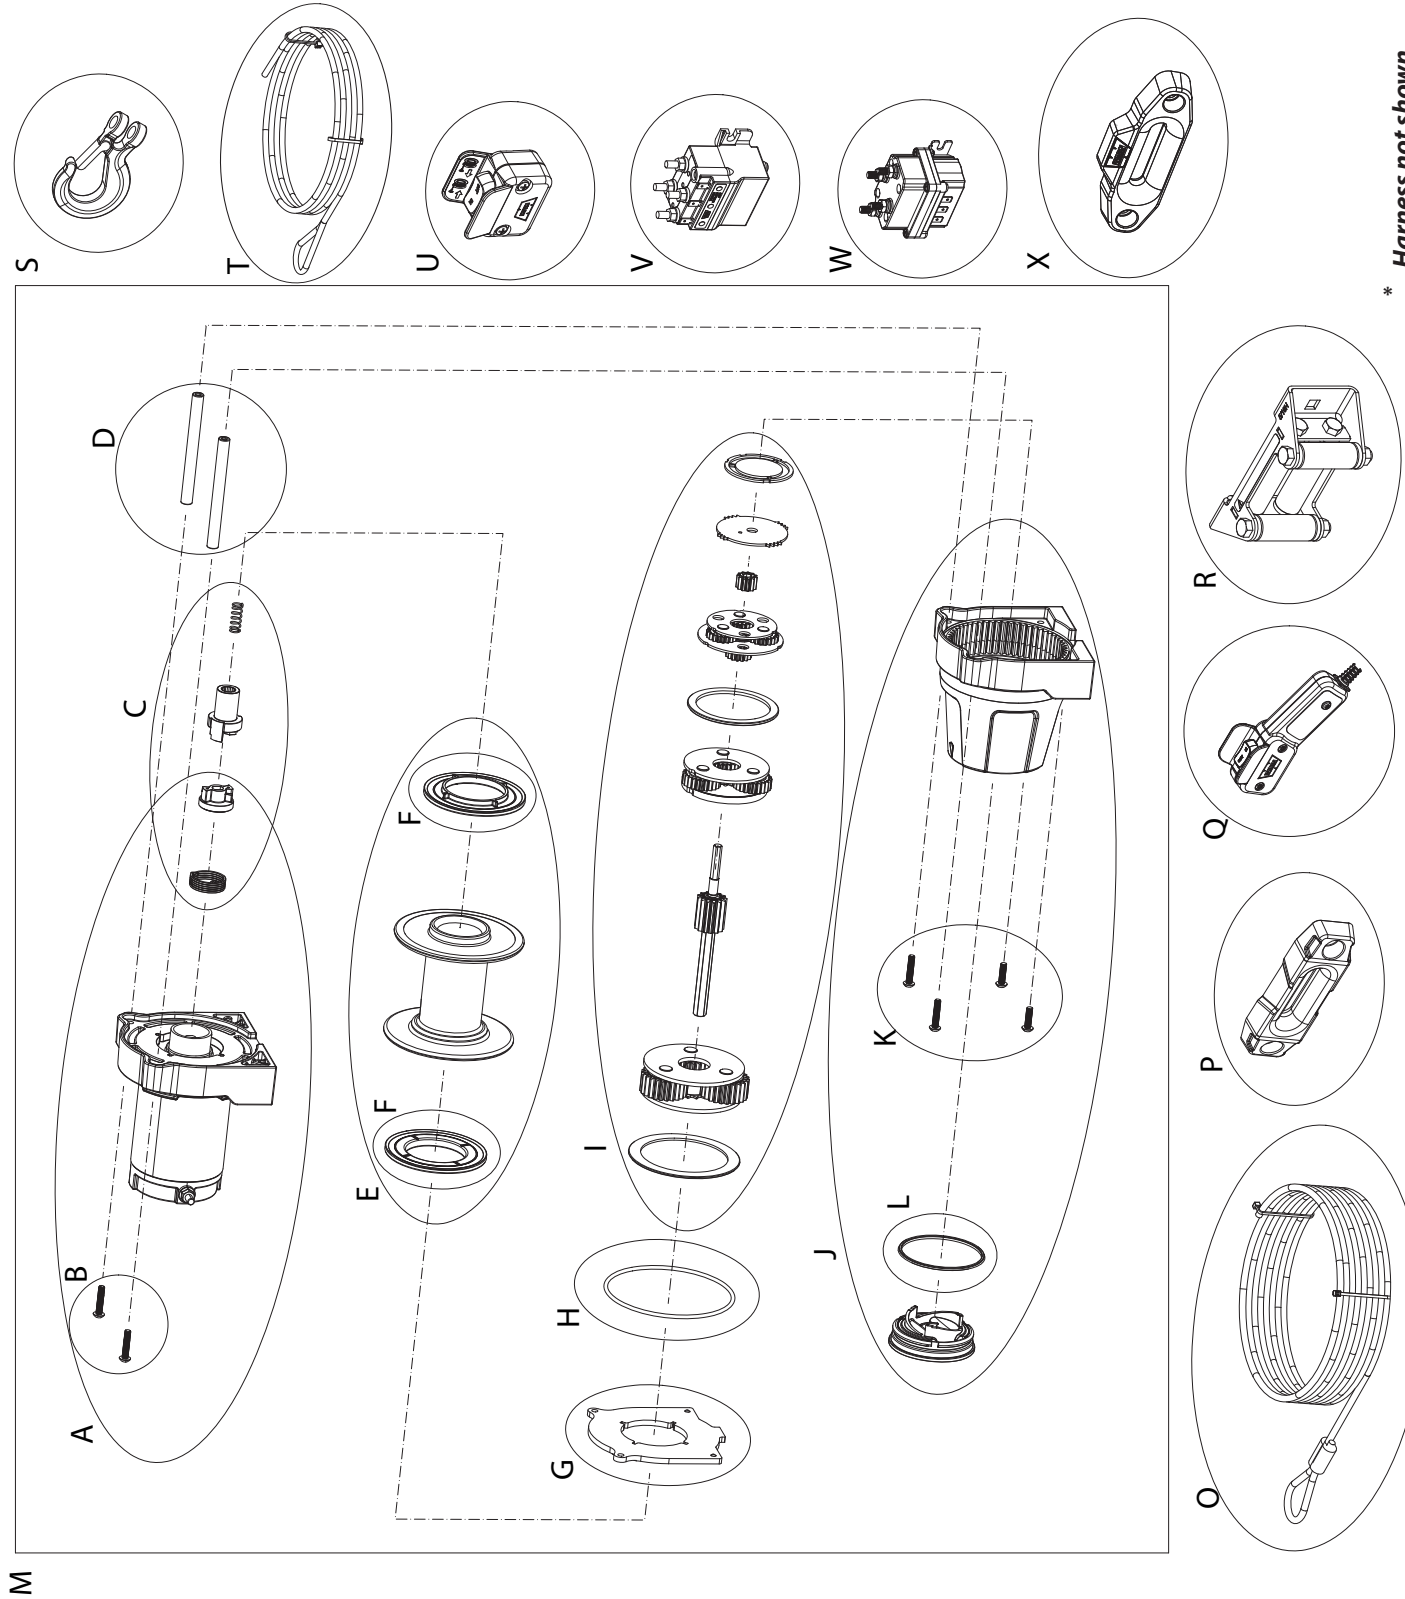

VRX

ACCESSORY KIT	DESCRIPTION	MAJOR PARTS
1*	WIRED REMOTE UPGRADE KIT	Q
2	EXTENDED POWER CABLE KIT (Black & Red 140")	NOT SHOWN
3	EPIC HAWSE FAIRLEAD (SYNTHETIC ONLY)	P
4	SYNTHETIC ROPE UPGRADE KIT	P, T
5	HD CONTACTOR UPGRADE KIT	V
SERVICE KIT	DESCRIPTION	MAJOR PARTS
6	HANDLEBAR SWITCH	U
8	WIRED REMOTE	Q
9	REPLACEMENT POWER CABLE (Black & Red)	NOT SHOWN
10	REPLACEMENT POWER CABLE (Blue & Yellow)	NOT SHOWN
11	REPLACEMENT CONTACTOR	W
12	ELECTRICAL BOOTS (QTY 4)	NOT SHOWN
13	ROLLER FAIRLEAD REPLACEMENT	R
14	WIRE ROPE REPLACEMENT	O
15	HAWSE FAIRLEAD REPLACEMENT	X
16	SYNTHETIC ROPE REPLACEMENT	T
17**	HOOK W/ STRAP REPLACEMENT	S
18	LABEL REPLACEMENT	NOT SHOWN
19	MOUNTING HARDWARE	NOT SHOWN
20	SEAL REPLACEMENT KIT	F, H, L
21	BRAKE SERVICE KIT	C
22	DRUM REPLACEMENT	E
23	TIE ROD REPLACEMENT	B, D, K, G
24	TRANSMISSION SERVICE KIT	I
25	TRANSMISSION HOUSING REPLACEMENT	J, G
26	MOTOR REPLACEMENT	A, F
27	SERVICE WINCH	M

* Harness not shown
** Strap and pin not shown